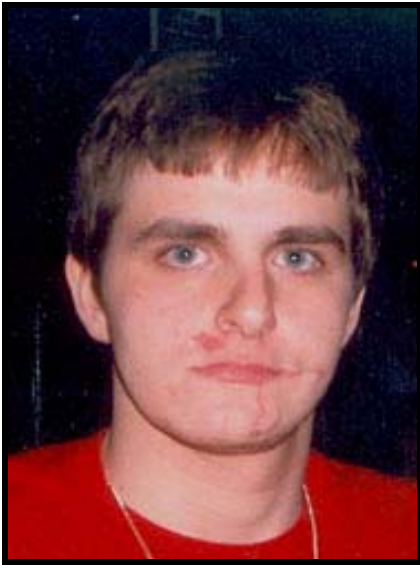

MISSING

Benjamin Roseland

DOB: November 24, 1988
Missing: February 9, 2008
Age at disappearance: 19
Sex: Male
Race: White
Hair: Brown
Eyes: Blue
Height: 5' 11"
Weight: 175 lbs
Missing From: Clinton, IA

Benjamin and a friend went to another friend's home. Ben said he wanted to get something to eat before he went to sleep, so he went across the street to the HyVee Grocery Store for food and was never seen again. He was wearing camoflauge bib overalls, blue jeans, brown polo shirt, and brown camoflauge tennis shoes.

Family Website: <http://benroseland.com/>

ANYONE HAVING INFORMATION SHOULD CONTACT THE

Clinton IA Police Dept.

(563) 243-1457

This poster was lovingly placed by an 18 Wheel Angel,
a program sponsored by Project Jason.
For additional information, please see www.projectjason.org.