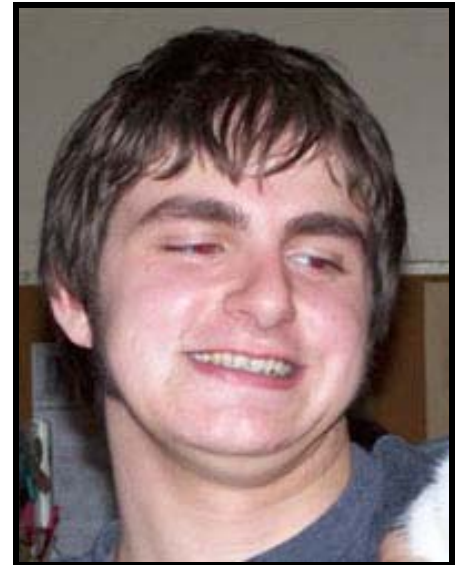

MISSING

Benjamin Roseland

DOB: November 24, 1988
Missing: February 9, 2008
Age at disappearance: 19
Sex: Male
Race: White
Hair: Brown
Eyes: Blue
Height: 5' 11"
Weight: 175 lbs
Missing From: Clinton, IA

Benjamin and a friend went to another friend's home. Ben said he wanted to get something to eat before he went to sleep, so he went across the street to the HyVee Grocery Store for food and was never seen again. He was wearing camoflauge bib overalls, blue jeans, brown polo shirt, and brown camoflauge tennis shoes.